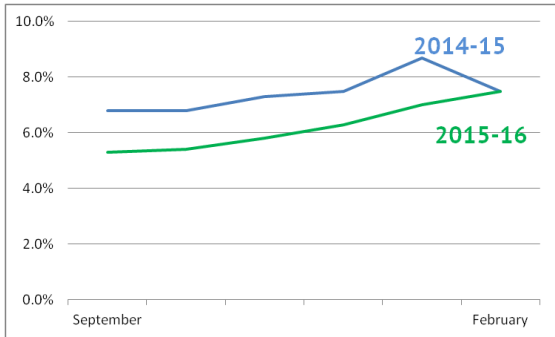

February 2016

Northwest Indiana Labor Force Report

Unemployment Trends

NWI

U3 Change
1 Month

U3 Change
1 Year

Labor Force Trends

NWI