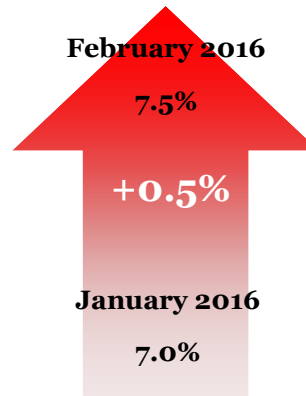

February 2016

Northwest Indiana Labor Force Report

Unemployment Trends

NWI

U3 Change
1 Month

U3 Change
1 Year

Labor Force Trends

NWI

LF Change
1 Month

LF Change
1 Year

NWI Unemployment in Context

Data Source: Indiana DWD
Hoosiers by the Numbers, NSA data for February 2016