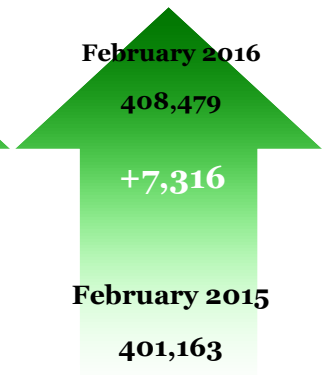

February 2016

Northwest Indiana Labor Force Report

Unemployment Trends

NWI

U3 Change
1 Month

U3 Change
1 Year

Labor Force Trends

NWI

LF Change
1 Month

LF Change
1 Year

NWI Unemployment in Context

Data Source: Indiana DWD
Hoosiers by the Numbers, NSA data for February 2016