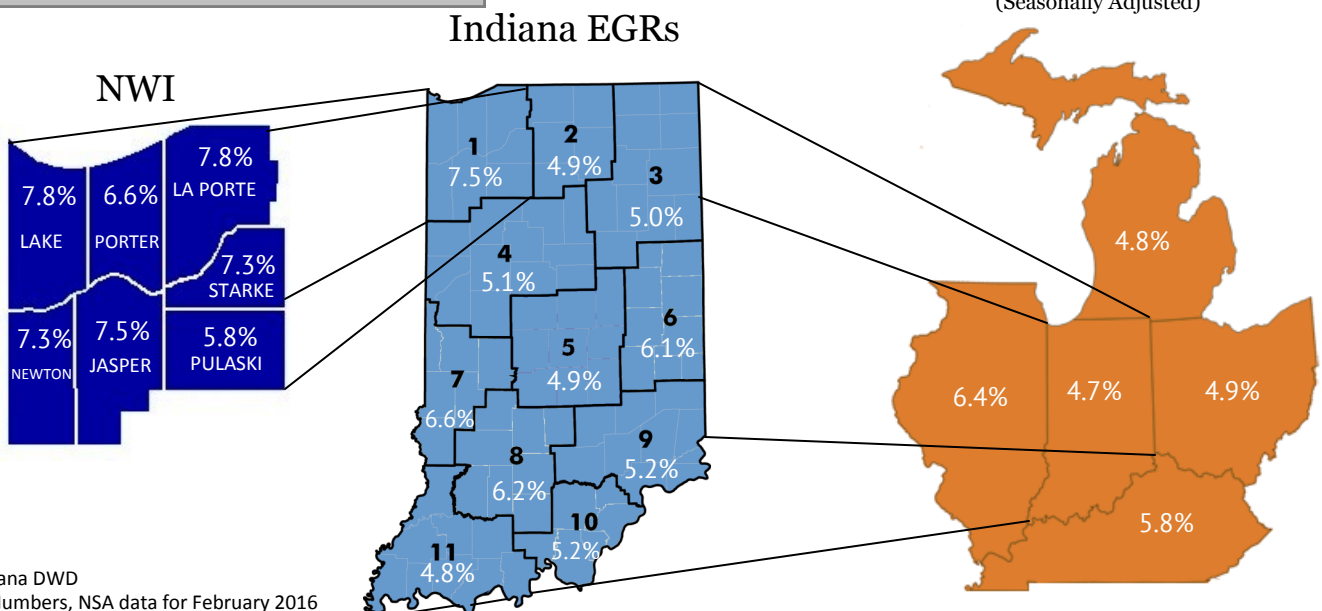

February 2016

Northwest Indiana Labor Force Report

Unemployment Trends

NWI

U3 Change
1 Month

U3 Change
1 Year

Labor Force Trends

NWI

LF Change
1 Month

LF Change
1 Year

NWI Unemployment in Context

Data Source: Indiana DWD
Hoosiers by the Numbers, NSA data for February 2016