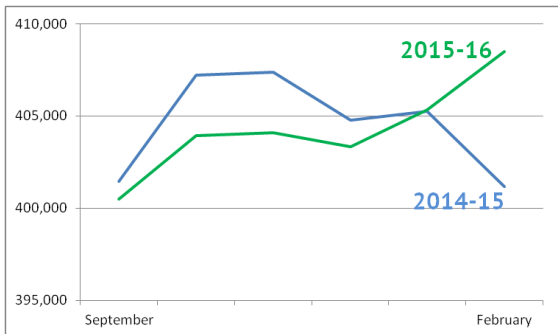

February 2016

Northwest Indiana Labor Force Report

Unemployment Trends

NWI

U3 Change
1 Month

U3 Change
1 Year

Labor Force Trends

NWI

LF Change
1 Month

LF Change
1 Year

NWI Unemployment in Context

Data Source: Indiana DWD
Hoosiers by the Numbers, NSA data for February 2016