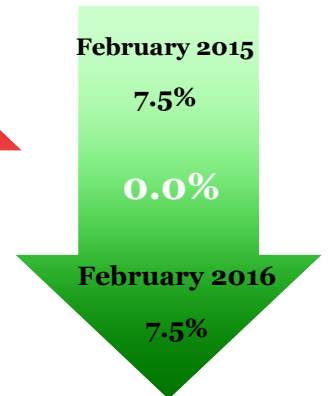

February 2016

Northwest Indiana Labor Force Report

Unemployment Trends

NWI

U3 Change
1 Month

U3 Change
1 Year

Labor Force Trends

NWI

LF Change
1 Month

LF Change
1 Year

NWI Unemployment in Context

Data Source: Indiana DWD
Hoosiers by the Numbers, NSA data for February 2016