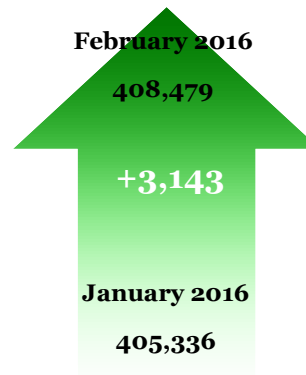

February 2016

Northwest Indiana Labor Force Report

Unemployment Trends

NWI

U3 Change
1 Month

U3 Change
1 Year

Labor Force Trends

NWI

LF Change
1 Month

LF Change
1 Year

NWI Unemployment in Context

Data Source: Indiana DWD
Hoosiers by the Numbers, NSA data for February 2016