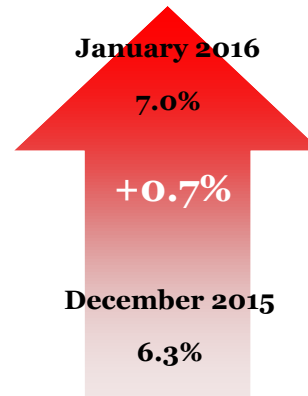

January 2016

Northwest Indiana Labor Force Report

Unemployment Trends

NWI

U3 Change
1 Month

U3 Change
1 Year

Labor Force Trends

NWI

LF Change
1 Month

LF Change
1 Year

NWI Unemployment in Context

Indiana EGRs

Midwest
(Seasonally Adjusted)