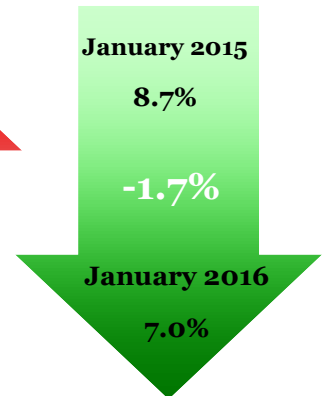

January 2016

Northwest Indiana Labor Force Report

Unemployment Trends

NWI

U3 Change
1 Month

U3 Change
1 Year

Labor Force Trends

NWI

LF Change
1 Month

LF Change
1 Year

NWI Unemployment in Context

Indiana EGRs

Midwest
(Seasonally Adjusted)