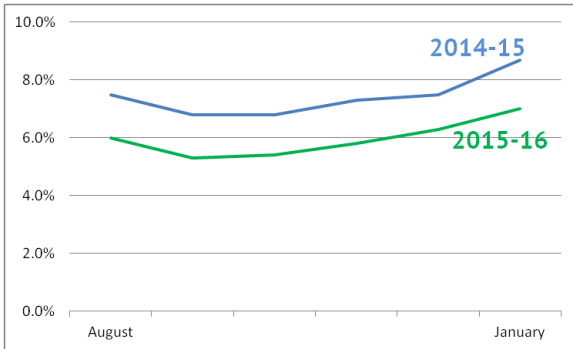

January 2016

Northwest Indiana Labor Force Report

Unemployment Trends

NWI

U3 Change
1 Month

U3 Change
1 Year

Labor Force Trends

NWI