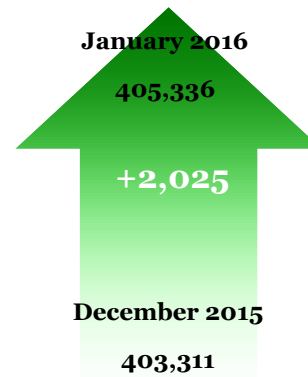

LF Change
1 Month