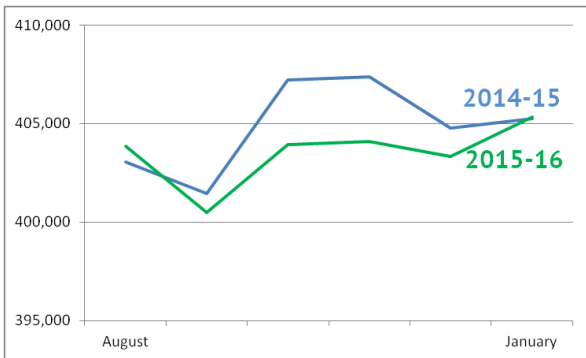

January 2016

Northwest Indiana Labor Force Report

Unemployment Trends

NWI

U3 Change
1 Month

U3 Change
1 Year

Labor Force Trends

NWI

LF Change
1 Month

LF Change
1 Year

NWI Unemployment in Context

Indiana EGRs

Midwest
(Seasonally Adjusted)