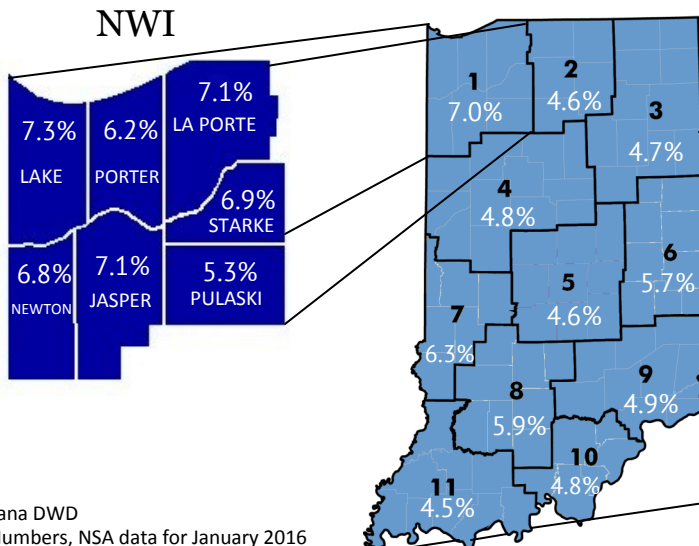

LF Change
1 Month

LF Change
1 Year

NWI Unemployment in Context

Indiana EGRs

Midwest
(Seasonally Adjusted)