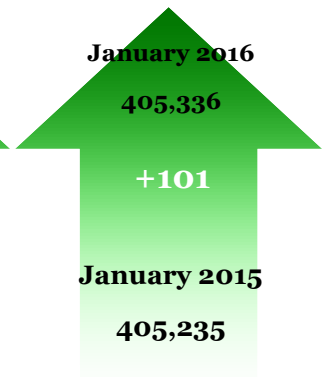

January 2016

Northwest Indiana Labor Force Report

Unemployment Trends

NWI

U3 Change
1 Month

U3 Change
1 Year

Labor Force Trends

NWI

LF Change
1 Month

LF Change
1 Year

NWI Unemployment in Context

Indiana EGRs

Midwest
(Seasonally Adjusted)