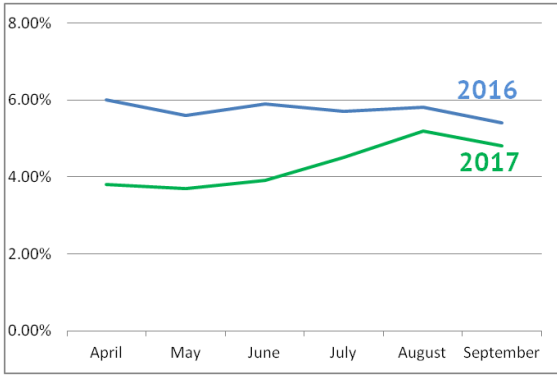

September 2017

Northwest Indiana Labor Force Report

Unemployment Trends

NWI

U3 Change
1 Month

U3 Change
1 Year

Labor Force Trends

NWI

LF Change
1 Month

LF Change
1 Year

NWI Unemployment in Context

Data Source: Indiana DWD, U.S. BLS
Hoosiers by the Numbers, NSA data for September 2017