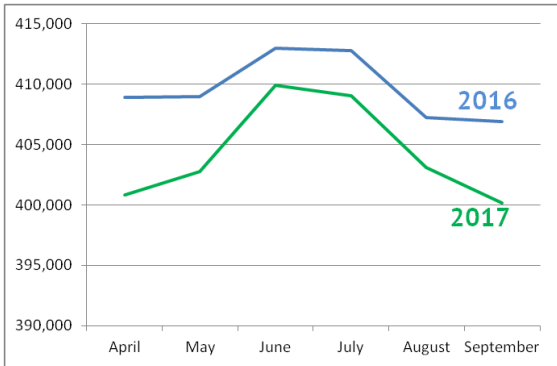

September 2017

Northwest Indiana Labor Force Report

Unemployment Trends

NWI

U3 Change
1 Month

U3 Change
1 Year

Labor Force Trends

NWI

LF Change
1 Month

LF Change
1 Year

NWI Unemployment in Context

Data Source: Indiana DWD, U.S. BLS
Hoosiers by the Numbers, NSA data for September 2017